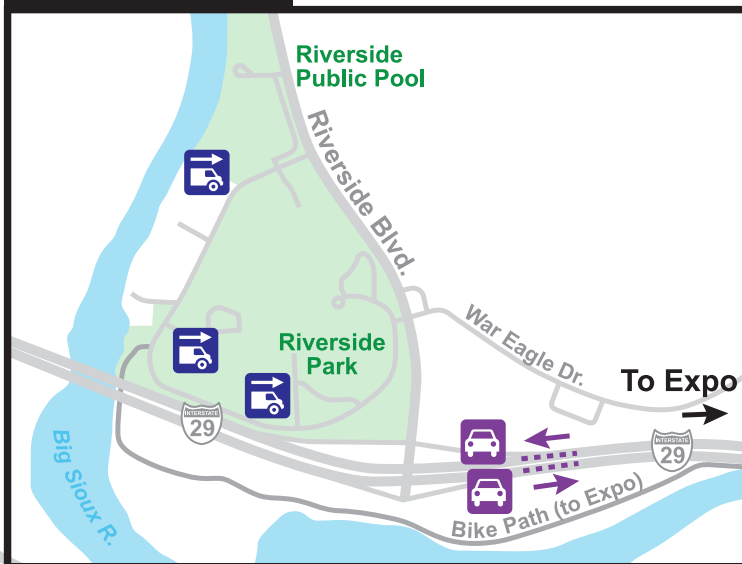

Welcome to Sioux City!

★ SATURDAY, JULY 22, 2023

INSET MAP

To Get to RV Parking:

- From I-29 northbound use exit 147A Floyd Blvd/Virginia St. Take a right on Floyd, a right on Dace Ave, and a right on Expo Center Dr.
- From Hwy 20 westbound follow Gordon Dr to S Lewis Blvd. Take the Lewis Blvd exit from Gordon Dr, then take Leech Ave and Dace Ave to Expo Center Dr.

Drivers: The Vehicle Route for all locations, both incoming and outgoing, is I-29. Chris Larsen Park traffic will flow 1-way, from west to east, with entrance at Hamilton Drive.

SIoux CITY

THANK YOU TO OUR SPONSORS:

SIoux CITY

SCAN ME

RAGBRAI is only possible because of towns like Sioux City opening their doors, businesses, and providing volunteers to serve the ride. If you would like to express your gratitude to the towns of Iowa who make this possible scan the QR code to donate. All funds will be split evenly among the eight overnight towns charities. RAGBRAI is donating **\$15k per town to this fund.**