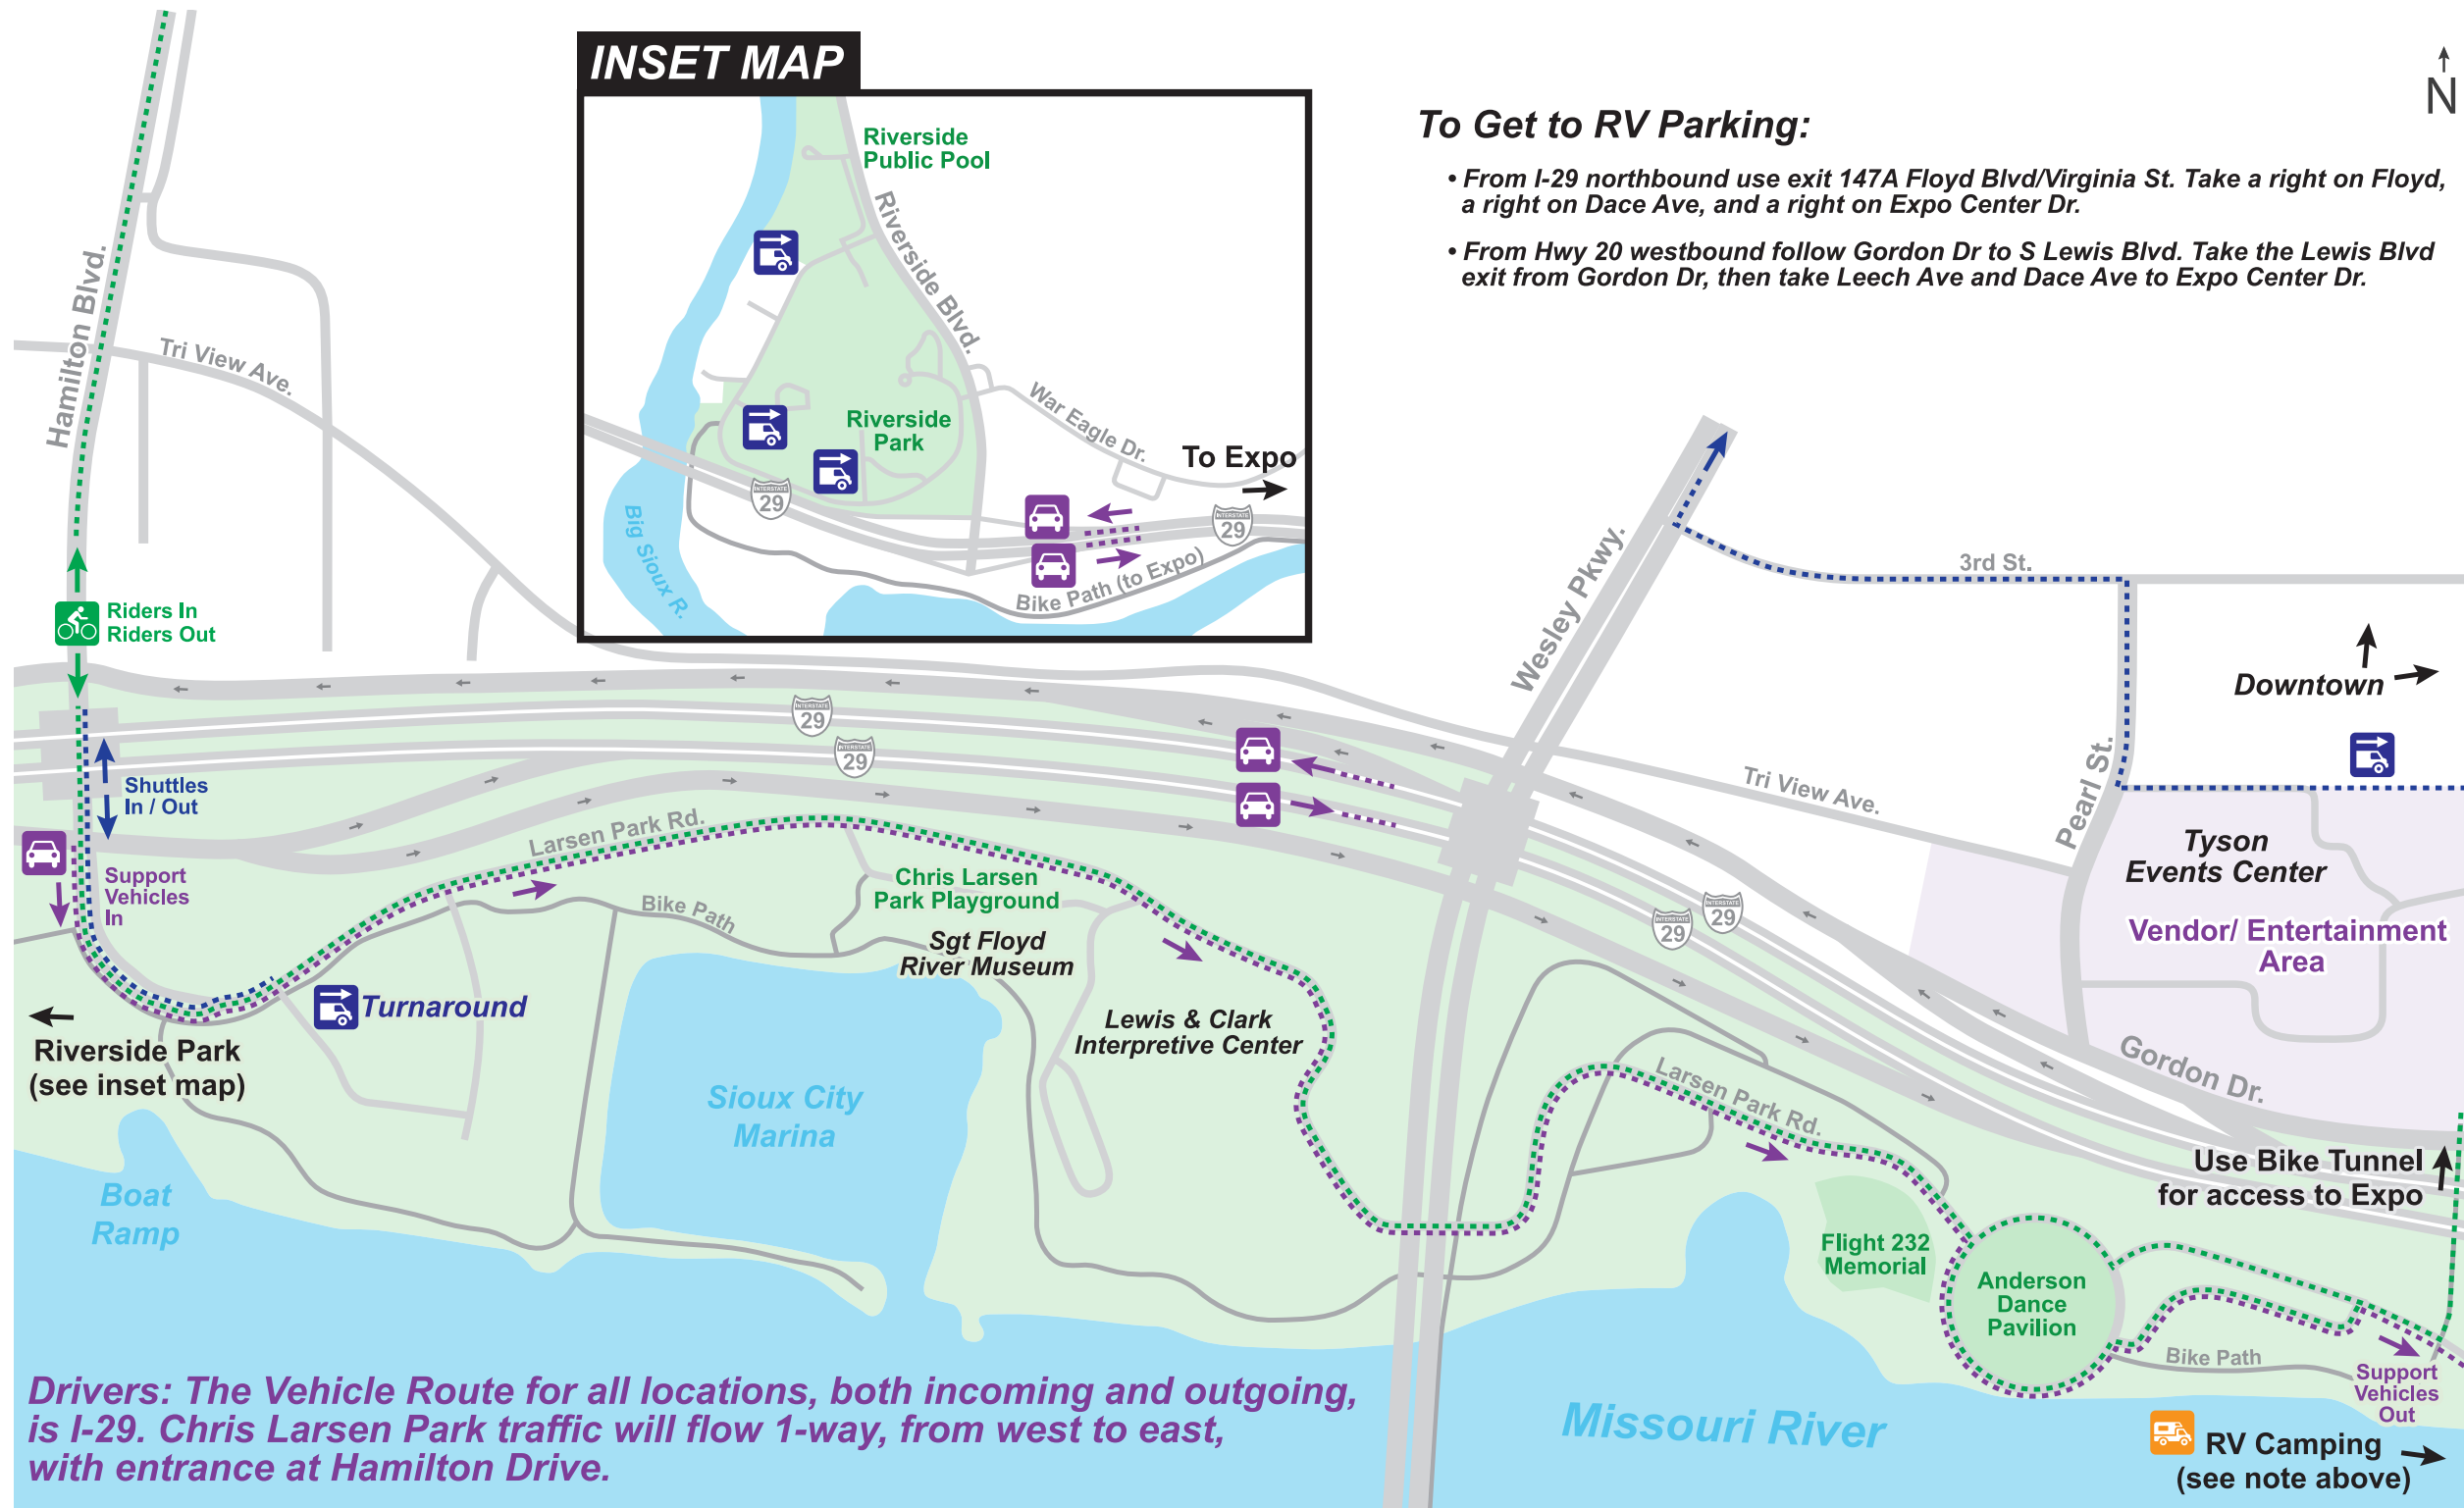

Welcome to Sioux City!

★ SATURDAY, JULY 22, 2023

INSET MAP

To Get to RV Parking:

- From I-29 northbound use exit 147A Floyd Blvd/Virginia St. Take a right on Floyd, a right on Dace Ave, and a right on Expo Center Dr.
- From Hwy 20 westbound follow Gordon Dr to S Lewis Blvd. Take the Lewis Blvd exit from Gordon Dr, then take Leech Ave and Dace Ave to Expo Center Dr.

Drivers: The Vehicle Route for all locations, both incoming and outgoing, is I-29. Chris Larsen Park traffic will flow 1-way, from west to east, with entrance at Hamilton Drive.

SIoux CITY

THANK YOU TO OUR SPONSORS:

SIoux CITY

SCAN ME

RAGBRAI is only possible because of towns like Sioux City opening their doors, businesses, and providing volunteers to serve the ride. If you would like to express your gratitude to the towns of Iowa who make this possible scan the QR code to donate. All funds will be split evenly among the eight overnight towns charities. RAGBRAI is donating **\$15k per town to this fund.**