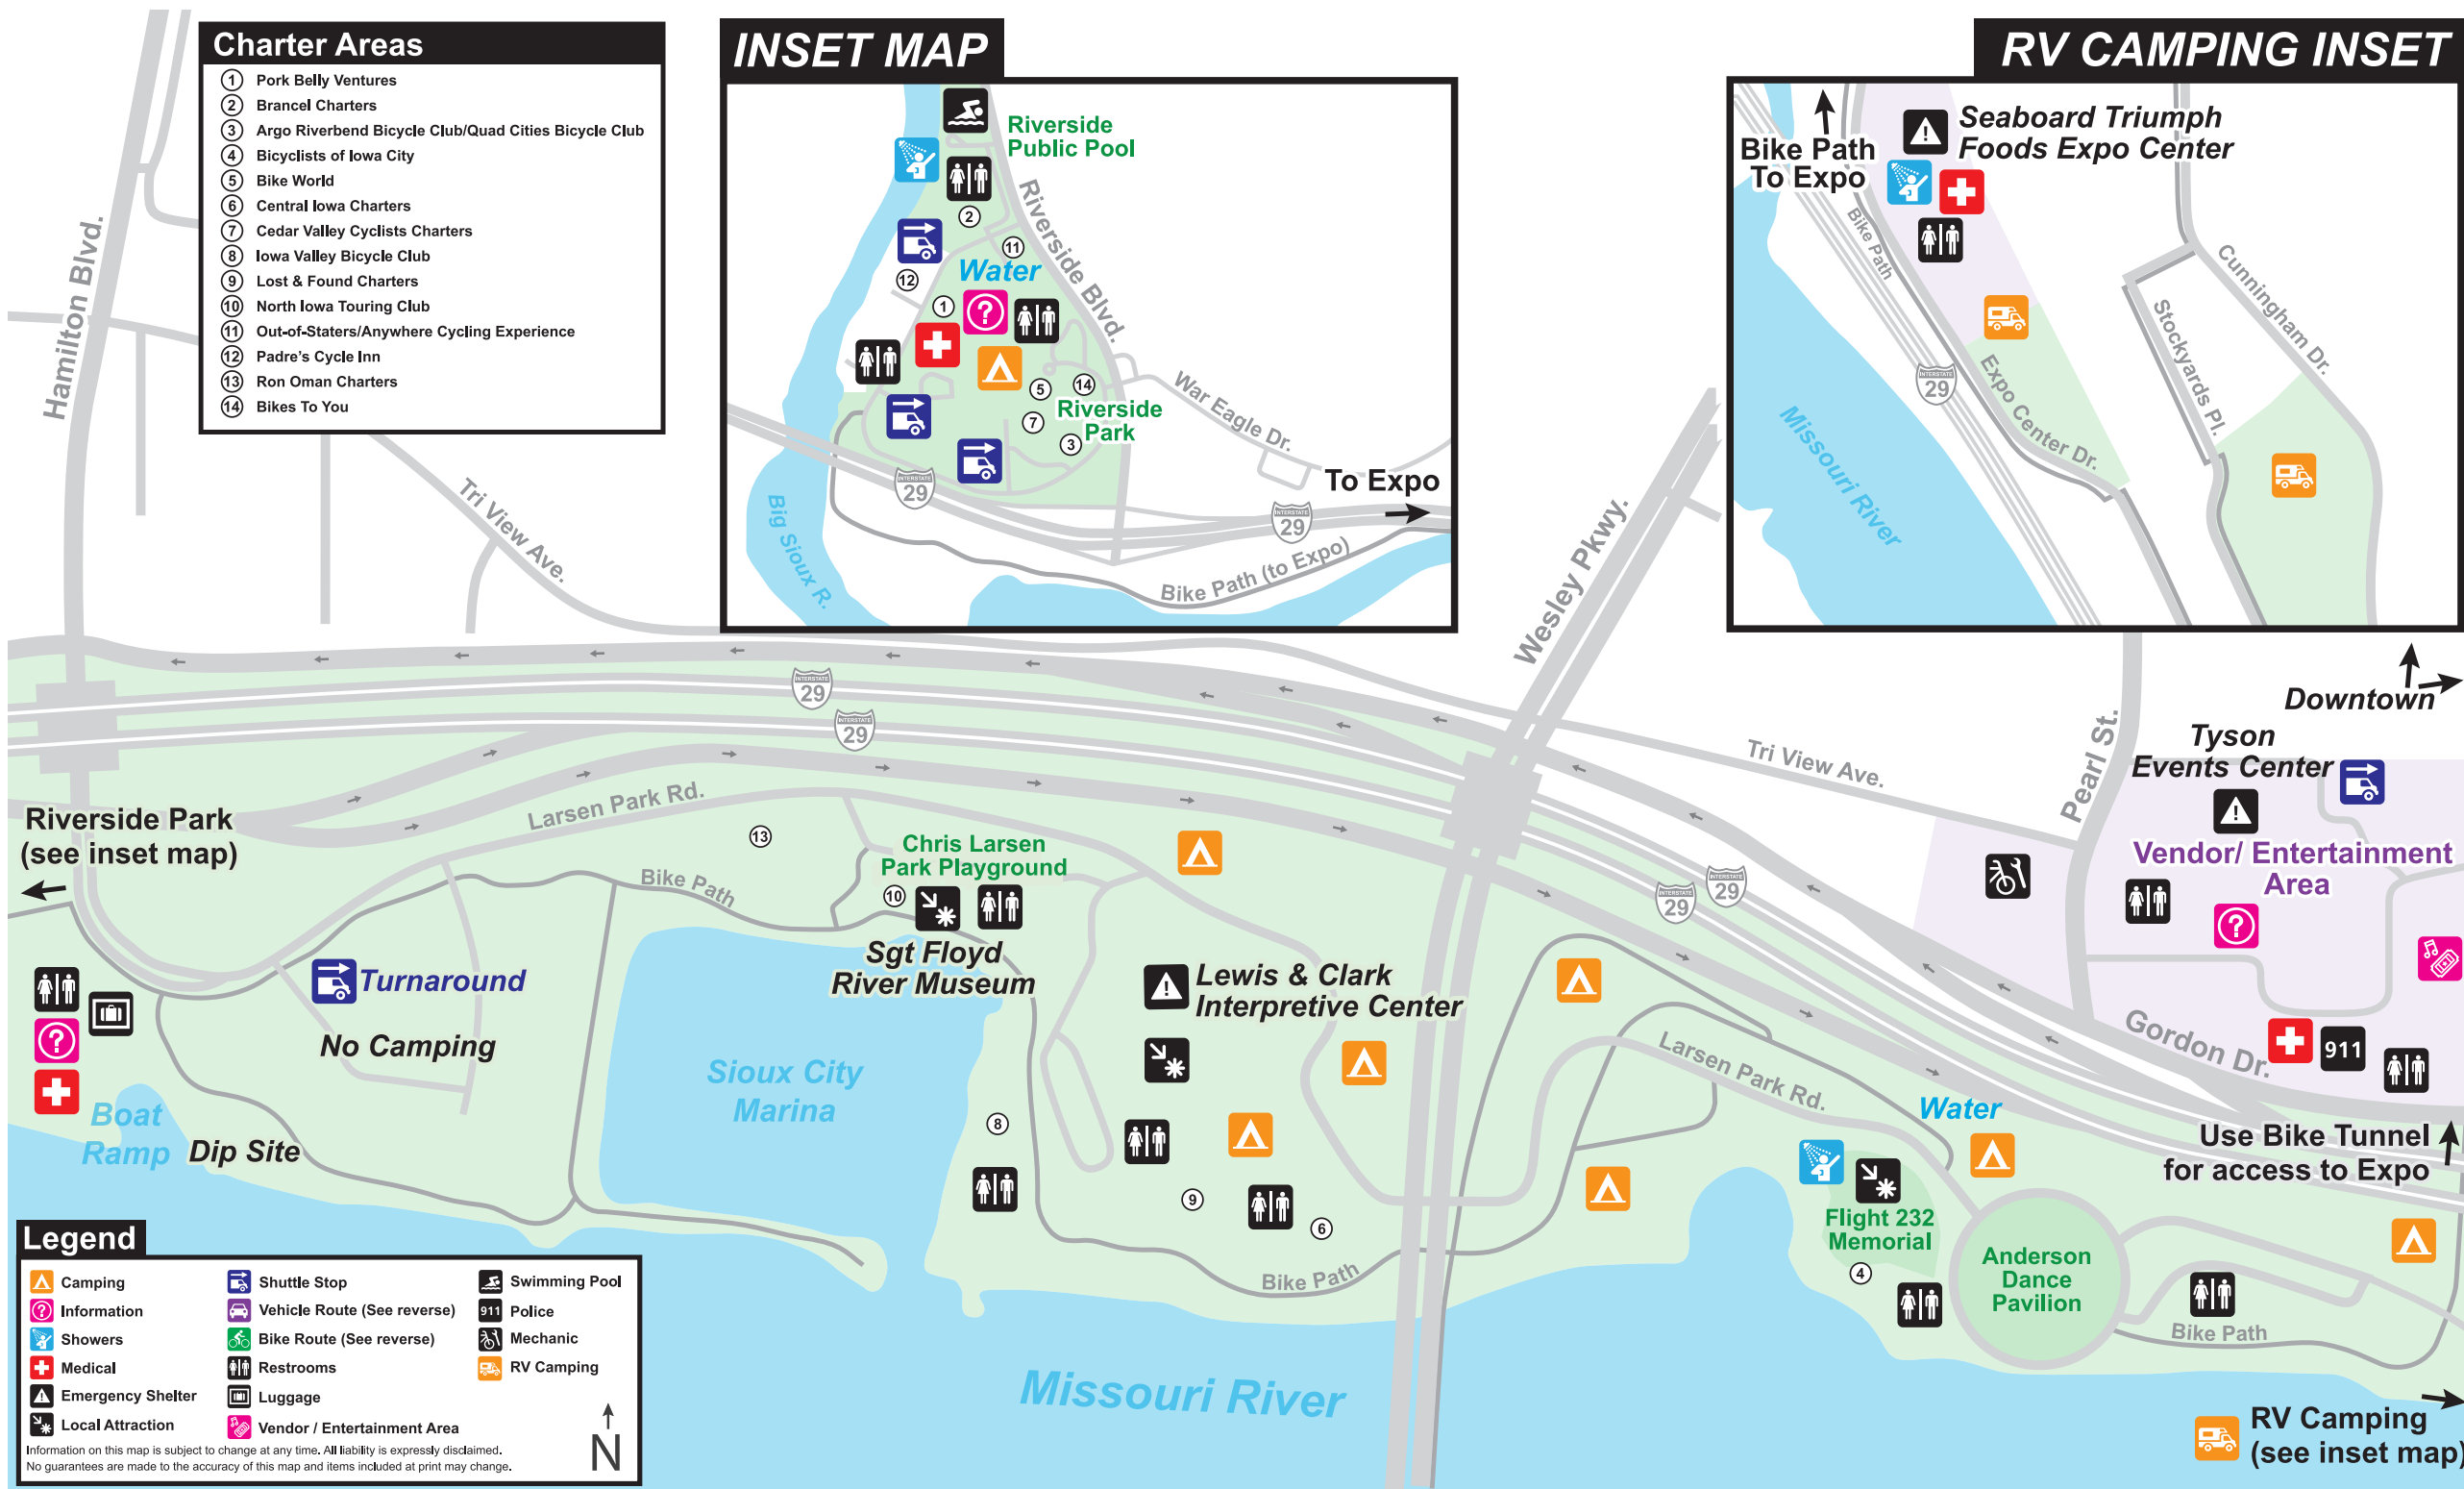

Welcome to Sioux City!

★ SATURDAY, JULY 22, 2023

SIoux CITY

THANK YOU TO OUR SPONSORS:

SIoux CITY

SCAN ME

Charter Areas

- 1 Pork Belly Ventures
- 2 Brancel Charters
- 3 Argo Riverbend Bicycle Club/Quad Cities Bicycle Club
- 4 Bicyclists of Iowa City
- 5 Bike World
- 6 Central Iowa Charters
- 7 Cedar Valley Cyclists Charters
- 8 Iowa Valley Bicycle Club
- 9 Lost & Found Charters
- 10 North Iowa Touring Club
- 11 Out-of-Staters/Anywhere Cycling Experience
- 12 Padre's Cycle Inn
- 13 Ron Oman Charters
- 14 Bikes To You

INSET MAP

RV CAMPING INSET

Legend

Camping	Shuttle Stop	Swimming Pool
Information	Vehicle Route (See reverse)	911 Police
Showers	Bike Route (See reverse)	Mechanic
Medical	Restrooms	RV Camping
Emergency Shelter	Luggage	
Local Attraction	Vendor / Entertainment Area	

Information on this map is subject to change at any time. All liability is expressly disclaimed. No guarantees are made to the accuracy of this map and items included at print may change.

RAGBRAI is only possible because of towns like Sioux City opening their doors, businesses, and providing volunteers to serve the ride. If you would like to express your gratitude to the towns of Iowa who make this possible scan the QR code to donate. All funds will be split evenly among the eight overnight towns charities. RAGBRAI is donating **\$15k per town to this fund.**