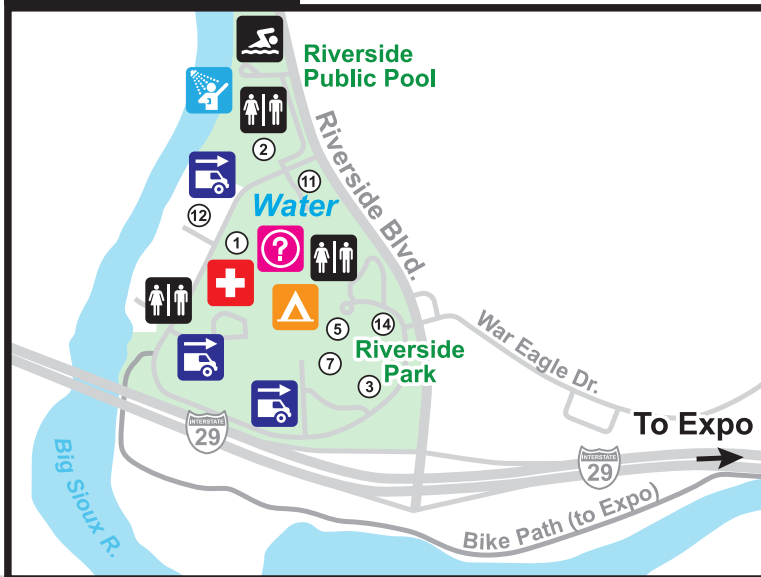

Welcome to Sioux City!

★ SATURDAY, JULY 22, 2023

SIoux CITY

THANK YOU TO OUR SPONSORS:

SIoux CITY

SCAN ME

Charter Areas

- 1 Pork Belly Ventures
- 2 Brancel Charters
- 3 Argo Riverbend Bicycle Club/Quad Cities Bicycle Club
- 4 Bicyclists of Iowa City
- 5 Bike World
- 6 Central Iowa Charters
- 7 Cedar Valley Cyclists Charters
- 8 Iowa Valley Bicycle Club
- 9 Lost & Found Charters
- 10 North Iowa Touring Club
- 11 Out-of-Staters/Anywhere Cycling Experience
- 12 Padre's Cycle Inn
- 13 Ron Oman Charters
- 14 Bikes To You

INSET MAP

RV CAMPING INSET

Legend

Camping	Shuttle Stop	Swimming Pool
Information	Vehicle Route (See reverse)	911 Police
Showers	Bike Route (See reverse)	Mechanic
Medical	Restrooms	RV Camping
Emergency Shelter	Luggage	
Local Attraction	Vendor / Entertainment Area	

Information on this map is subject to change at any time. All liability is expressly disclaimed. No guarantees are made to the accuracy of this map and items included at print may change.

RAGBRAI is only possible because of towns like Sioux City opening their doors, businesses, and providing volunteers to serve the ride. If you would like to express your gratitude to the towns of Iowa who make this possible scan the QR code to donate. All funds will be split evenly among the eight overnight towns charities. RAGBRAI is donating **\$15k per town to this fund.**